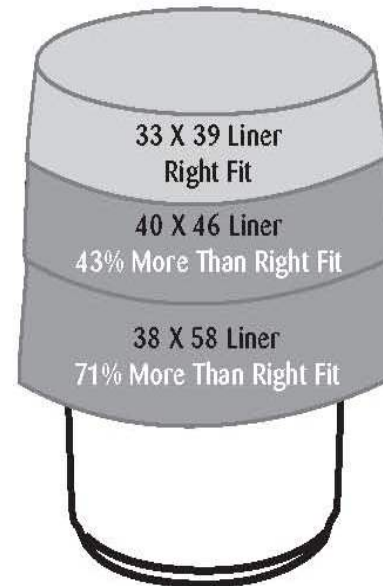

# “Right-Sizing” Your Can Liner Adds Up!

Why “Super-Size” when you can “Right-Size” and save money?

55 Gallon Container

44 Gallon Container

32 Gallon Container

23 Gallon Slimjim Container