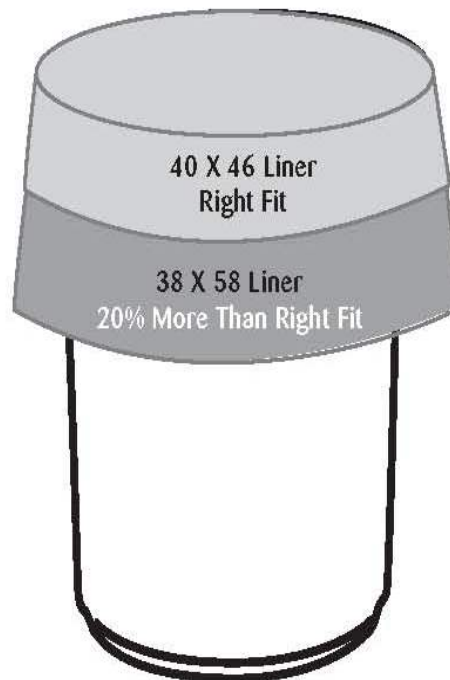

# “Right-Sizing” Your Can Liner Adds Up!

Why “Super-Size” when you can “Right-Size” and save money?

55 Gallon Container

44 Gallon Container

32 Gallon Container

23 Gallon Slimjim Container